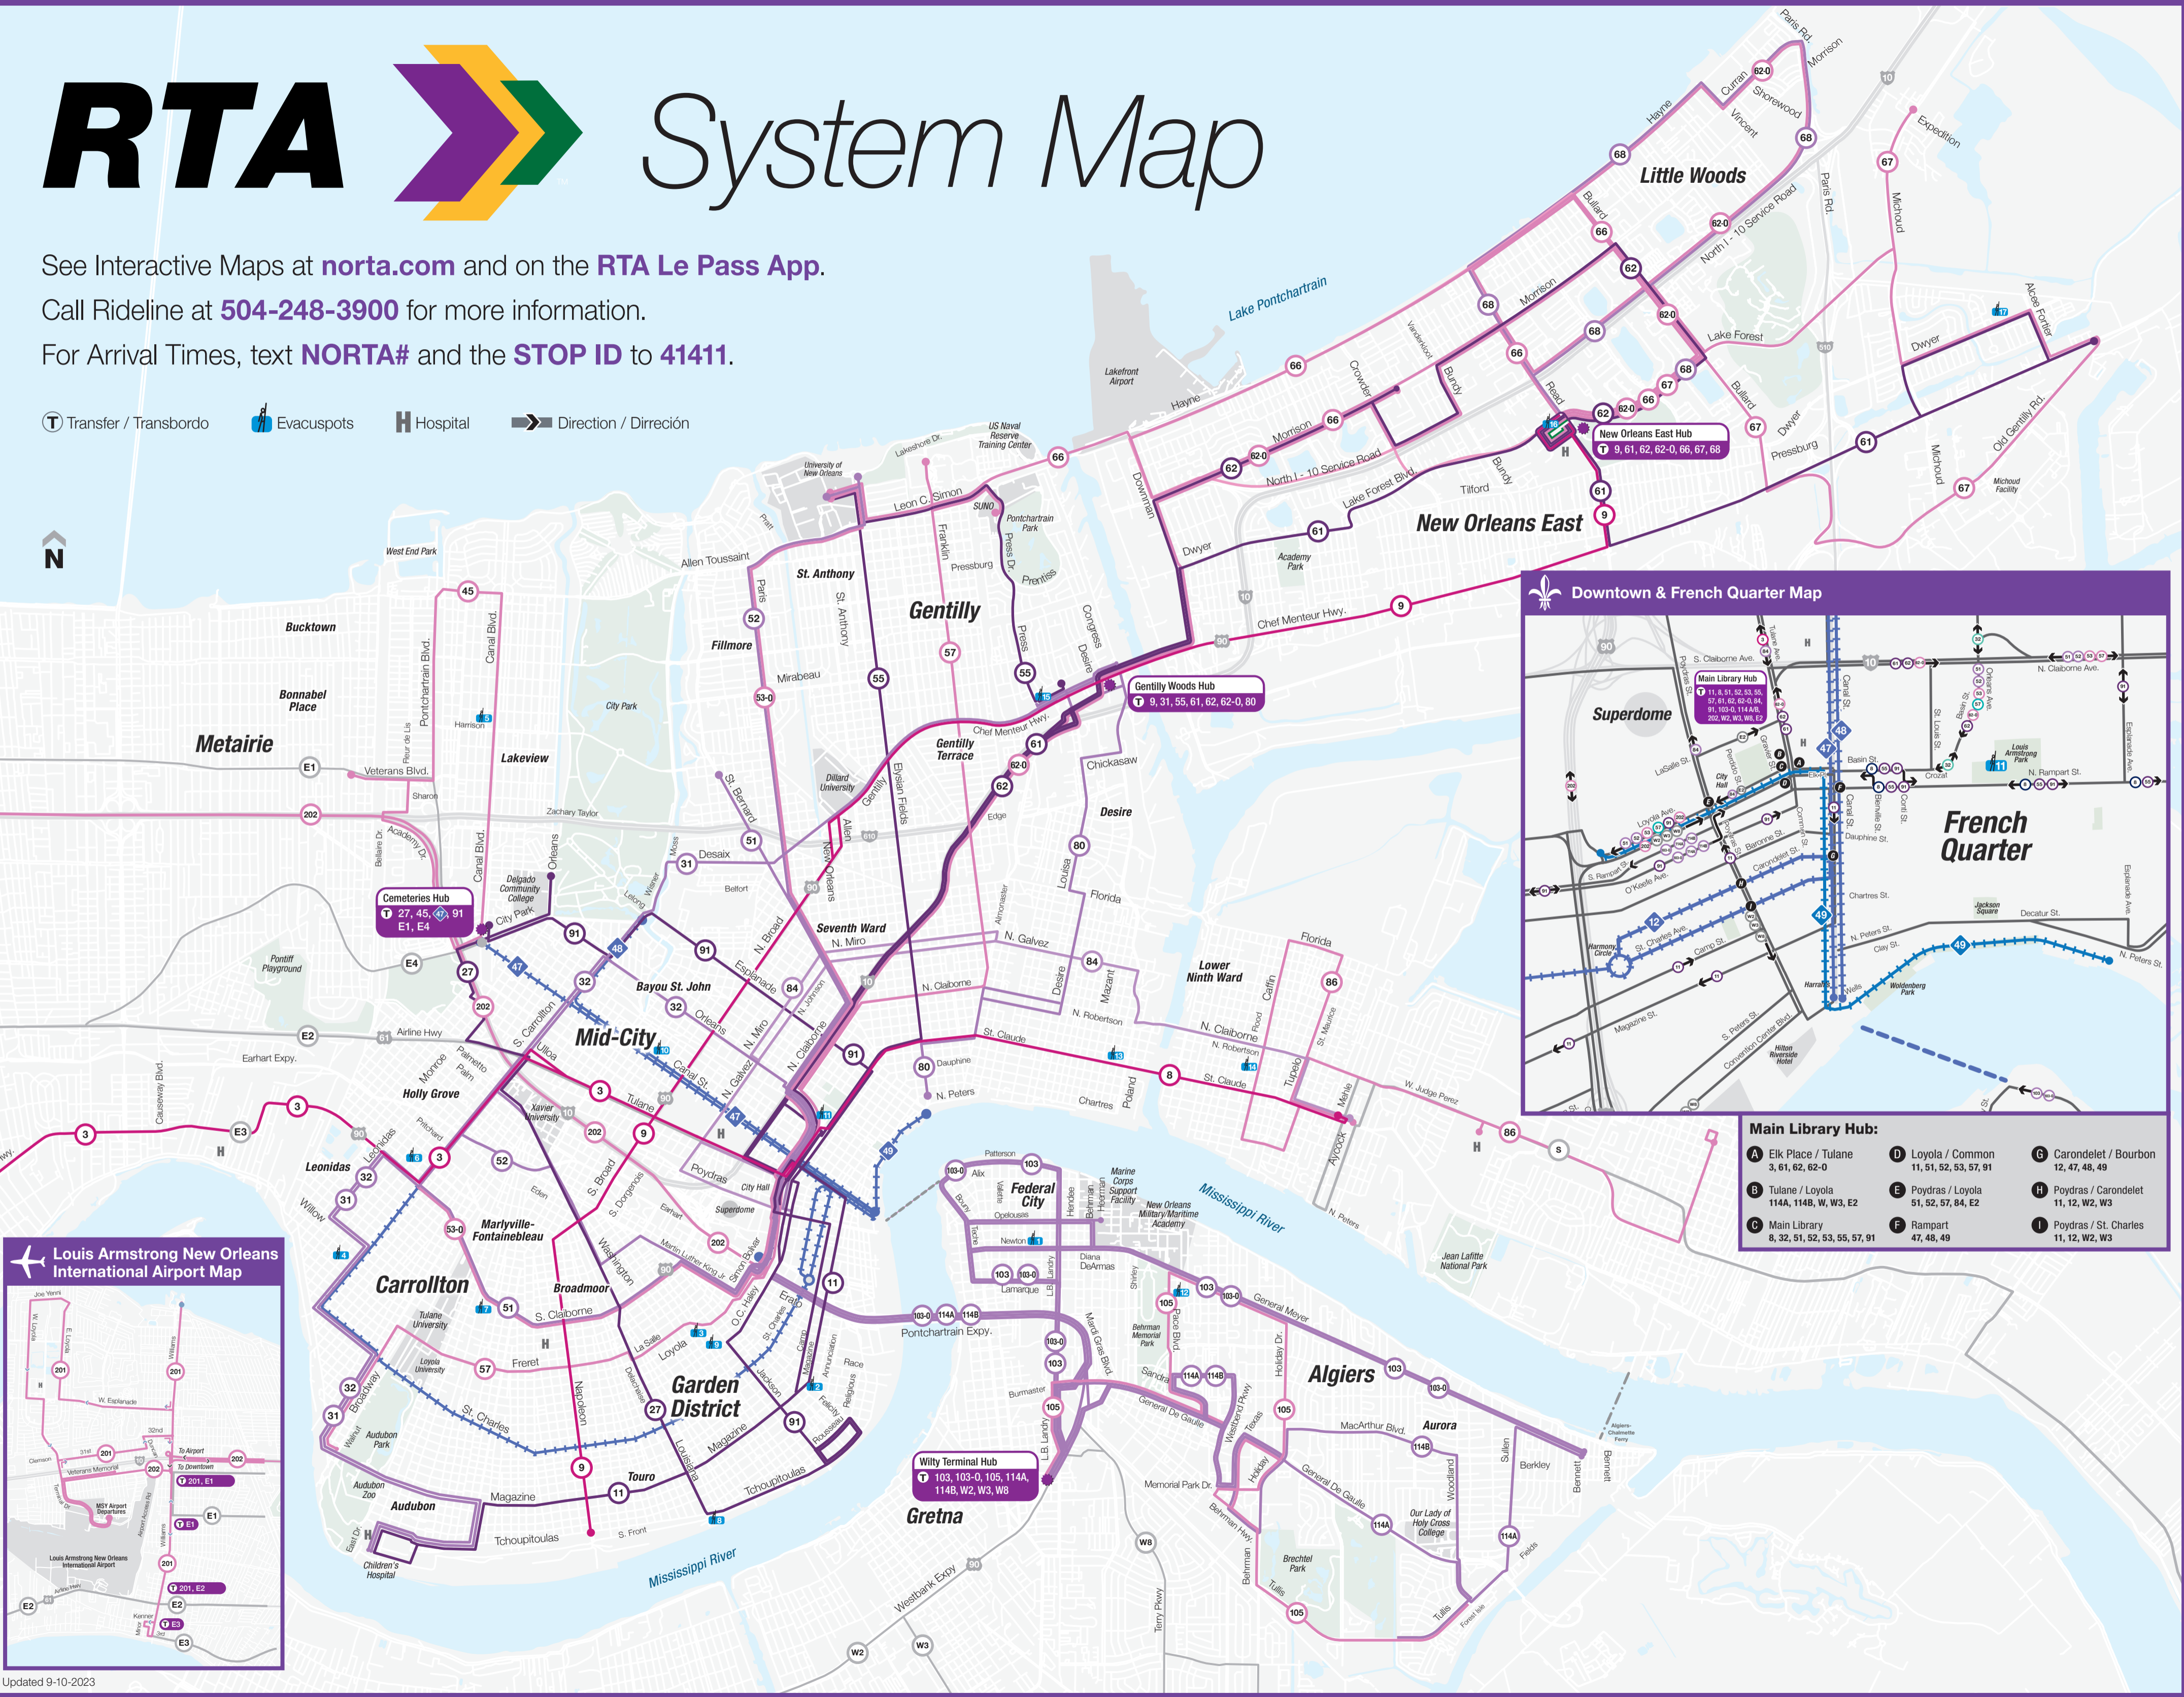

- 3 Tulane - Elwood
- 8 St Claude - Arabi
- 9 Broad-Napoleon
- 11 Magazine
- 27 Louisiana
- 31 Leonidas - Gentilly
- 32 Leonidas - Tremé
- 45 Lakeview Loop
- 51 St. Bernard - Claiborne
- 52 Paris - Broadmoor
- 53-0 Paris - Claiborne Owl
- 55 Elysian Fields
- 57 Franklin - Freret
- 61 Lake Forest - Village D' Est
- 62 Morrison - Bullard
- 62-0 Morrison - Owl
- 66 Hayne Loop
- 67 Michoud Loop
- 68 Little Woods Loop
- 80 Desire - Louisa
- 84 Galvez - Lower 9th
- 86 St. Maurice - Chalmette
- 91 Jackson - Esplanade
- 103 General Meyer Local
- 103-0 Algiers Owl
- 105 Algiers Local
- 114 Garden Oaks - Sullen
- 114B Garden Oaks - Woodland
- 201 Kenner Loop
- 202 Airport Express

Streetcar /
Tranvía

- 42 St. Charles
- 43 Canal-Cemeteries
- 48 Canal-City Park / Museum
- 49 Loyola-Riverfront

Ferry Service /
Servicio de Ferry

- Algiers Point - Canal St. Ferry (Pedestrian Only)
- Lower Algiers-Chalmette Ferry (Pedestrian and Vehicle)
- 504-248-3900

Additional Bus Services /
Servicios de Autobuses Adicionales

1. Jefferson Transit Lines (JeT):
2. E1 Veterans
   - E2 Airline Drive
   - E3 Jefferson Highway
   - E5 Causeway
   - E6 Metairie Local
   - E8 Elmwood
   - W1 Avondale
   - W2 Westbank Expressway
   - W3 Lapalco
   - W6 Gretna Local
   - W8 Terrytown
   - W10 Huey P. Long

St. Bernard Urban Rapid Transit (SBURT):

- S Arabi to Poydras

504-277-1907
www.sbpbg.net
www.jptransit.org

See Interactive Maps at norta.com and on the **RTA Le Pass App**.
Call Rideline at **504-248-3900** for more information.
For Arrival Times, text **NORTA#** and the **STOP ID** to **41411**.

T Transfer / Transbordo   Evacuospots   H Hospital   Direction / Dirección