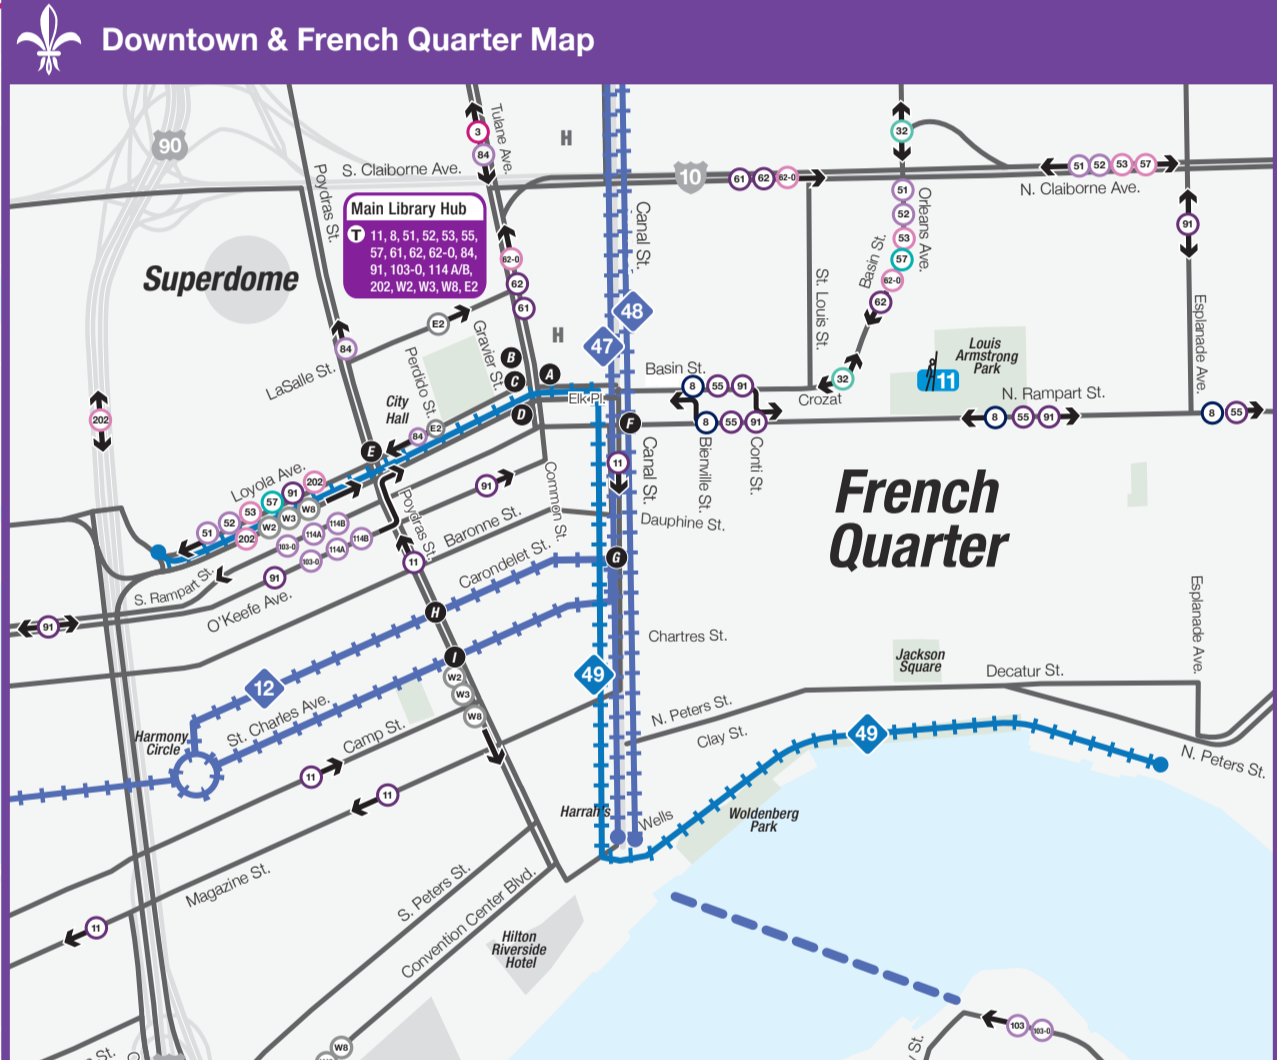

- 3 Tulane - Elwood
- 8 St Claude - Arabi
- 9 Broad-Napoleon
- 11 Magazine
- 27 Louisiana
- 31 Leonidas - Gentilly
- 32 Leonidas - Tremé
- 45 Lakeview Loop
- 51 St. Bernard - Claiborne
- 52 Paris - Broadmoor
- 53-0 Paris - Claiborne Owl
- 55 Elysian Fields
- 57 Franklin - Freret
- 61 Lake Forest - Village D' Est
- 62 Morrison - Bullard
- 62-0 Morrison - Owl
- 66 Hayne Loop
- 67 Michoud Loop
- 68 Little Woods Loop
- 80 Desire - Louisa
- 84 Galvez - Lower 9th
- 86 St. Maurice - Chalmette
- 91 Jackson - Esplanade
- 103 General Meyer Local
- 103-0 Algiers Owl
- 105 Algiers Local
- 114 Garden Oaks - Sullen
- 114B Garden Oaks - Woodland
- 201 Kenner Loop
- 202 Airport Express

Additional Bus Services /
Servicios de Autobuses Adicionales

- Jefferson Transit Lines (JeT):
- E1 Veterans
 - E2 Airline Drive
 - E3 Jefferson Highway
 - E5 Causeway
 - E6 Metairie Local
 - E8 Elmwood
 - W1 Avondale
 - W2 Westbank Expressway
 - W3 Lapalco
 - W6 Gretna Local
 - W8 Terrytown
 - W10 Huey P. Long

St. Bernard Urban Rapid Transit (SBURT):

- S Arabi to Poydras

504-277-1907
www.sbpbg.net
www.jptransit.org

See Interactive Maps at norta.com and on the **RTA Le Pass App**.
Call Rideline at **504-248-3900** for more information.
For Arrival Times, text **NORTA#** and the **STOP ID** to **41411**.

T Transfer / Transbordo Evacuospots H Hospital Direction / Dirección

Main Library Hub:

A Elk Place / Tulane 3, 61, 62, 62-0	D Loyola / Common 11, 51, 52, 53, 57, 91	G Carondelet / Bourbon 12, 47, 48, 49
B Tulane / Loyola 114A, 114B, W, W3, E2	E Poydras / Loyola 51, 52, 57, 84, E2	H Poydras / Carondelet 11, 12, W2, W3
C Main Library 8, 32, 51, 52, 53, 55, 57, 91	F Rampart 47, 48, 49	I Poydras / St. Charles 11, 12, W2, W3